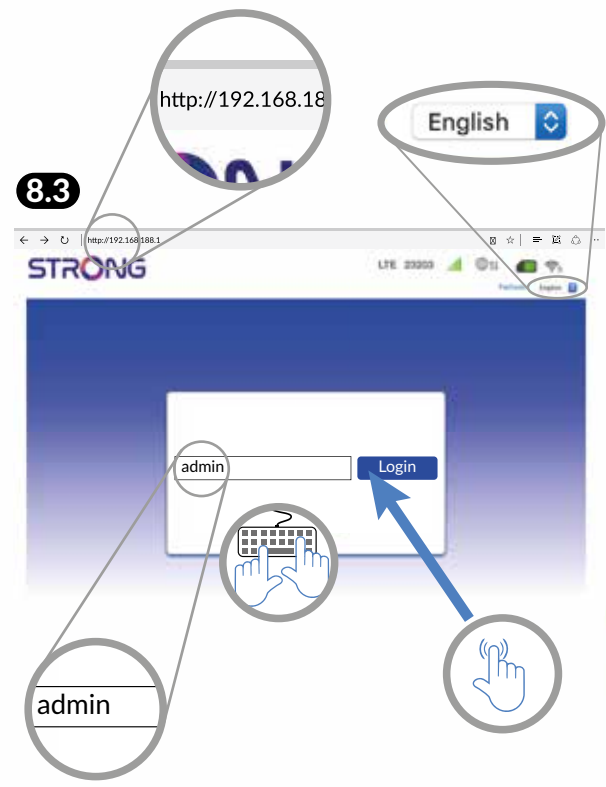

8

8.1

8.2

= PIN = XXXX

8.3

# STRONG

Mbps  
**150**  
Mbit/s